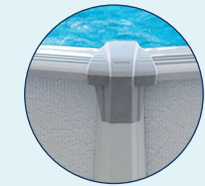

Our extruded resin 8" ledges and 6" painted galvanized steel uprights with krystal kote sealant provides years of lasting beauty and quality. Unique interlocking resin caps, resin foot collars/connectors combo, injected resin top and bottom tracks with injected resin top connectors complete the look and adds strength for a pool that will last for summers to come.

The oval pool brings the ultimate in style to your yard with a fun, flexible shape. Added engineering means long life, easy care and more useable yard space. Available with traditional angle bracing (A-frame) or a space-saving Narrow Buttress System (NBS). Your pool installs easily.

Nevada wall shown

Rounds | 52" & 54"

10' 12' 15' 18' 21' 24' 27' 30' 33'

Marion wall shown

NBS Ovals | 52" & 54" // A-frame Ovals | 52"

10'x16' 10'x21' 12x18' 12'x24' 13'x17' 13'x23' 15'x20' 15'x26' 15'x31' 16'x26' 16'x32' 18'x33'
18'x38' 18'x44'

Technical Details

Ledges, caps and posts designed for a secure fit

One-piece resin foot collars

A-frame Ovals heavy duty angle brace system

CERTIFIED
Salt & ozone systems