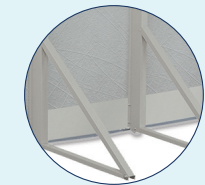

Our extruded resin 8" ledges and 6" painted galvanized steel uprights with krystal kote sealant provides years of lasting beauty and quality. Unique interlocking resin caps, resin foot collars/connectors combo, injected resin top and bottom tracks with injected resin top connectors complete the look and adds strength for a pool that will last for summers to come.

The oval pool brings the ultimate in style to your yard with a fun, flexible shape. Added engineering means long life, easy care and more useable yard space. Available with traditional angle bracing (A-frame) or a space-saving Narrow Buttress System (NBS). Your pool installs easily.

Nevada wall shown

Rounds | 52" & 54"

10' 12' 15' 18' 21' 24' 27' 30' 33'

Marion wall shown

NBS Ovals | 52" & 54" // A-frame Ovals | 52"

10'x16' 10'x21' 12x18' 12'x24' 13'x17' 13'x23' 15'x20' 15'x26' 15'x31' 16'x26' 16'x32' 18'x33'
18'x38' 18'x44'

Technical Details

Ledges, caps and posts designed for a secure fit

One-piece resin foot collars

A-frame Ovals heavy duty angle brace system

CERTIFIED
Salt & ozone systems