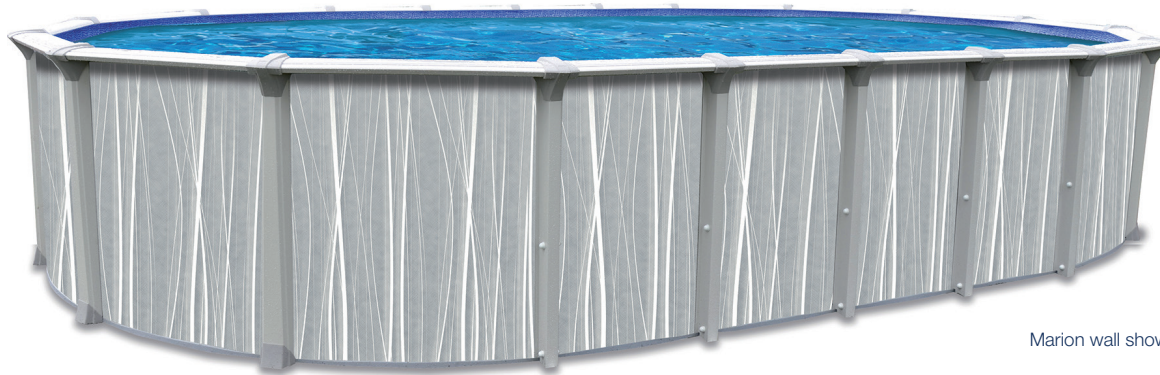

Capri

ABOVE-GROUND POOL

Hybrid Serie

DEPL13_JUNE2021

Nevade wall shown

Capri

Our pool brings unique style and beauty to your yard with design-inspired walls. Mist colored co-ordinated posts and top ledges add a graceful touch. This new Cornelius pool look complements any backyard, looks beautiful year after year and adds value to your lifestyle.

Our extruded resin 8" ledges and 6" painted galvanized steel uprights with krystal kote sealant provides years of lasting beauty and quality. Unique interlocking resin caps, resin foot collars/connectors combo, injected resin top and bottom tracks with injected resin top connectors complete the look and adds strength for a pool that will last for summers to come.

The oval pool brings the ultimate in style to your yard with a fun, flexible shape. Added engineering means long life, easy care and more useable yard space. Available with traditional angle bracing (A-frame) or a space-saving Narrow Buttress System (NBS). Your pool installs easily.

Nevada wall shown

Rounds | 52" & 54"

10' 12' 15' 18' 21' 24' 27' 30' 33'

Marion wall shown

NBS Ovals | 52" & 54" // A-frame Ovals | 52"

10'x16' 10'x21' 12x18' 12'x24' 13'x17' 13'x23' 15'x20' 15'x26' 15'x31' 16'x26' 16'x32' 18'x33'
18'x38' 18'x44'