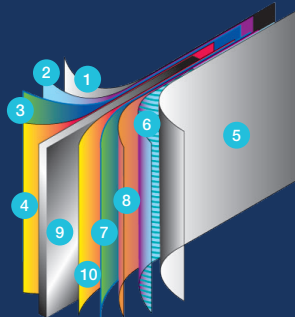

Steel wall Components

1. Plasticized SP coating
2. Molten zinc coat
3. Primer coat
4. Application of an alkaline solution to cleanse the oxides
5. Ultra-resistant polymer
6. Heat-hardened inlay
7. Primer coat
8. Chromate anti-rust coat
9. Steel wall core
10. Application of an alkaline solution to cleanse the oxides