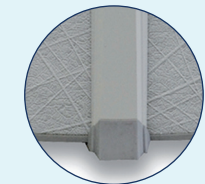

Our extruded resin 8" ledges and 6" painted galvanized steel uprights with krystal kote sealant provides years of lasting beauty and quality. Unique interlocking resin caps, resin foot collars/connectors combo, injected resin top and bottom tracks with injected resin top connectors complete the look and adds strength for a pool that will last for summers to come.

Steel wall Components

1. Plasticized SP coating
2. Molten zinc coat
3. Primer coat
4. Application of an alkaline solution to cleanse the oxides
5. Ultra-resistant polymer
6. Heat-hardened inlay
7. Primer coat
8. Chromate anti-rust coat
9. Steel wall core
10. Application of an alkaline solution to cleanse the oxides

Nevada wall shown

Rounds | 52" & 54"

10' 12' 15' 18' 21' 24' 27' 30' 33'

Marion wall shown

NBS Ovals | 52" & 54" // A-frame Ovals | 52"

10'x16' 10'x21' 12x18' 12'x24' 13'x17' 13'x23' 15'x20' 15'x26' 15'x31' 16'x26' 16'x32' 18'x33'
18'x38' 18'x44'

Technical Details

Ledges, caps and posts designed for a secure fit

One-piece resin foot collars

A-frame Ovals heavy duty angle brace system

CERTIFIED
Salt & ozone systems